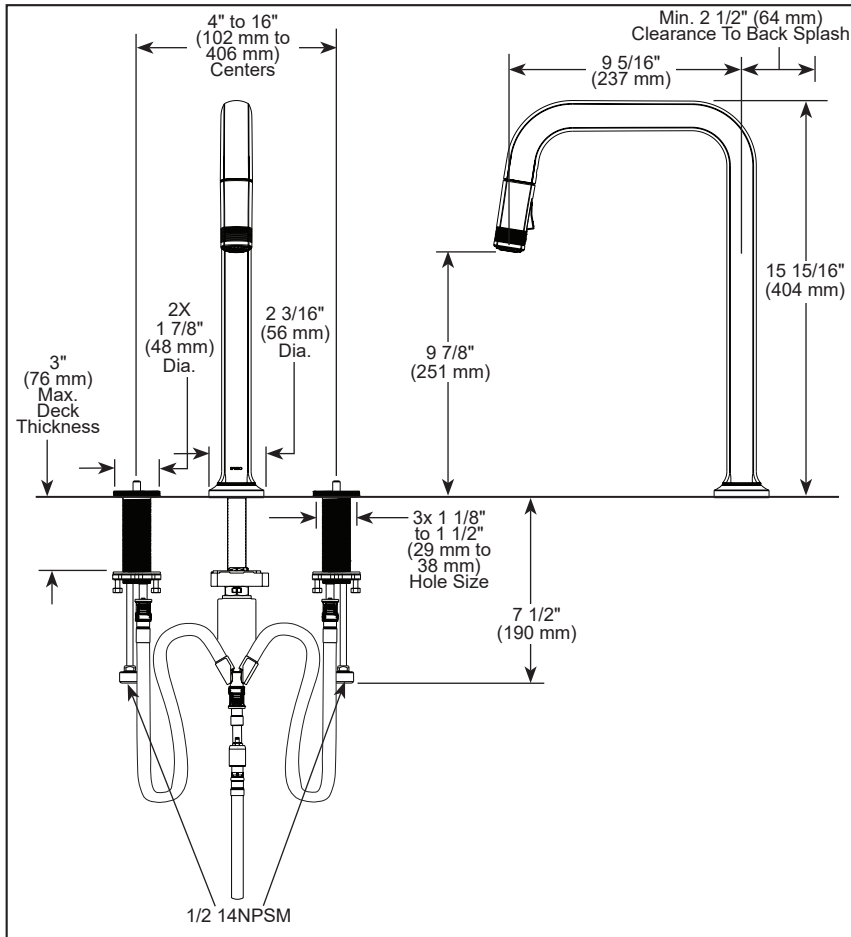

62507LF-▲LHP

Submitted Model No.: _____

Specific Features: _____

▲ Designate Proper Finish Suffix

BRIZO®

KITCHEN FAUCET

- Kintsu® Bath Collection
- Two Handle Widespread Pull-Down

FEATURES:

STANDARD SPECIFICATIONS:

- Max flow rate 1.8 gpm @ 60 psi, 6.8 L/min @ 414 kPa
- Three hole mount
- Spout rotates 360°
- Ceramic cartridge
- 1/2-14 NPSM threaded inlets
- Quick connect hoses
- Two-function wand: Aerated stream or spray
- Dual integral check valves in sprayer
- Handles sold separately
- Note: Optional red/blue temperature indicator rings, order RP101685