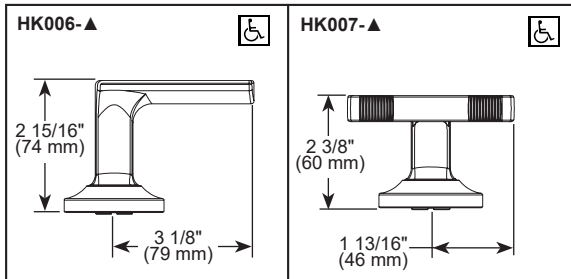

62507LF-▲LHP

Submitted Model No.: _____

Specific Features: _____

▲ Designate Proper Finish Suffix

BRIZO®

KITCHEN FAUCET

- Kintsu® Bath Collection
- Two Handle Widespread Pull-Down

FEATURES:

STANDARD SPECIFICATIONS:

- Max flow rate 1.8 gpm @ 60 psi, 6.8 L/min @ 414 kPa
- Three hole mount
- Spout rotates 360°
- Ceramic cartridge
- 1/2-14 NPSM threaded inlets
- Quick connect hoses
- Two-function wand: Aerated stream or spray
- Dual integral check valves in sprayer
- Handles sold separately
- Note: Optional red/blue temperature indicator rings, order RP101685